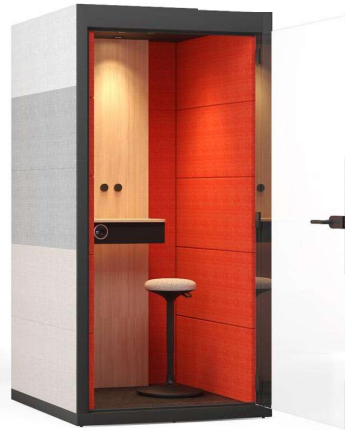

# WE EMPHASIZE .....

se:cube max

Meeting Box

SILENT ROOM

- ☀️ — Activation of lighting/ventilation
- 👤 — Detection of last presence
- 📶 — Lights dimm
- 🏠 — Ventilation turns off
- 📶 — Lights turn off